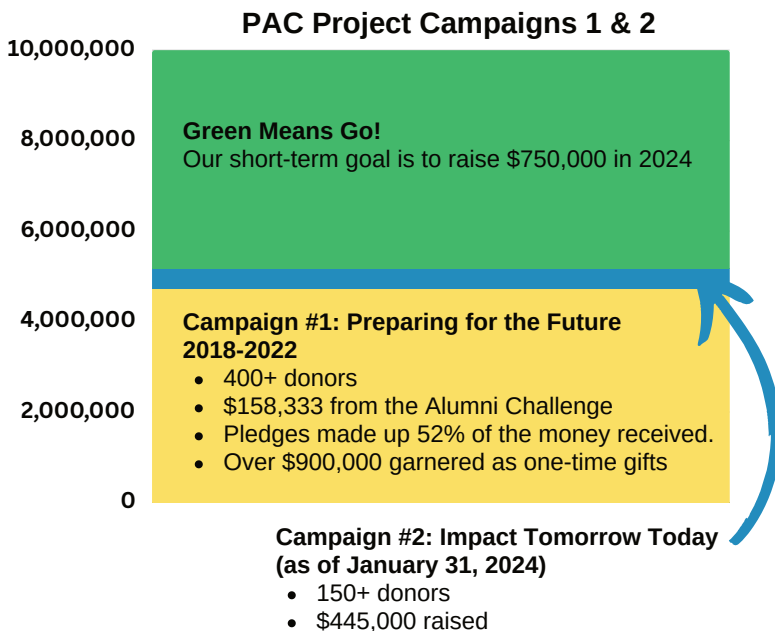

Our Performing Arts Center is as vibrant of a place as we could have imagined! Musicals, bi-weekly chapel services, shows, dance recitals, plays, guest speakers, concerts, and community events - the **impact** is happening! Come see for yourself! (The LHS Spring Musical, *Bye Bye Birdie*, is March 15-17, in case you need a reason.) We are humbled to know that the friends and families of LHS believed in building a theater, plus a robotics lab and renovated science wing, worthy of their support. We are not letting anyone down.

Learn more about the campaign and the impact of our beautiful PAC at lutheranhigh.com/capital-campaign, and contact Carmen Dolson for more information at dolson@lutheranhigh.com. Please prayerfully consider a pledge or gift today.

In Christ,
The *Impact Tomorrow Today* Steering Committee